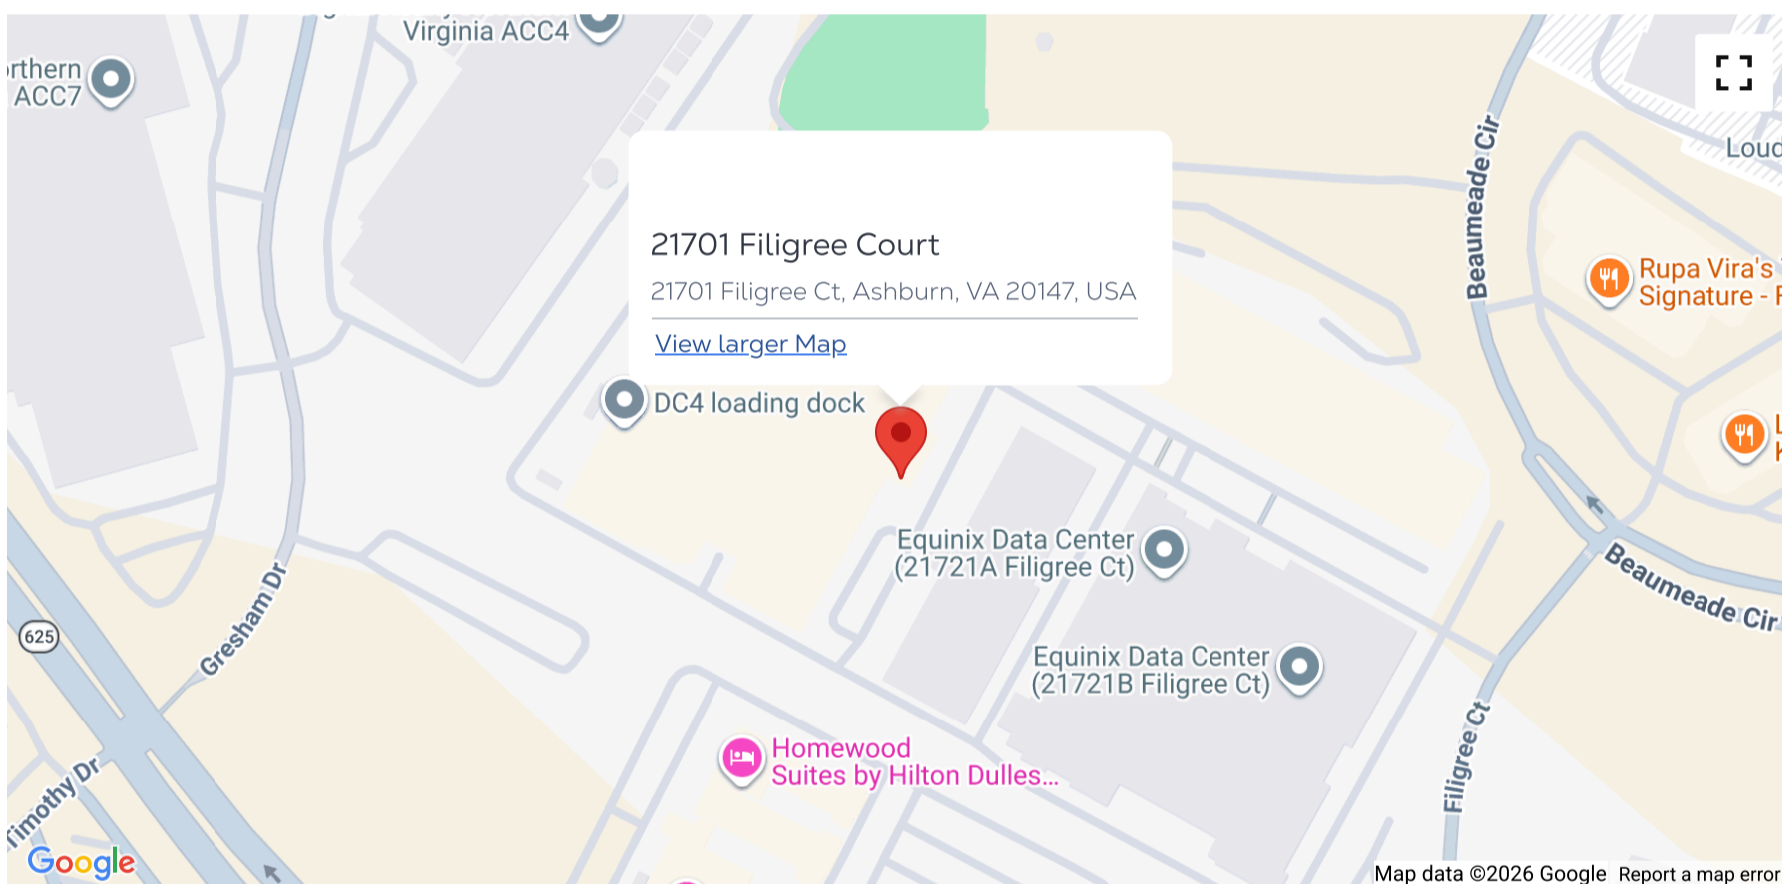

DC5

Washington DC IBX® Data Center

BUSINESS ADDRESS:
21701 Filigree Court
Ashburn, Virginia, United States of America, 20147

[Contact Support](#)

[Contact Sales](#)

[View larger Map](#)

IBX Highlights

Located on our Ashburn Campus in Virginia, DC5 offers customers access to one of the top three peering exchange markets and the largest peering exchange in the US east coast.